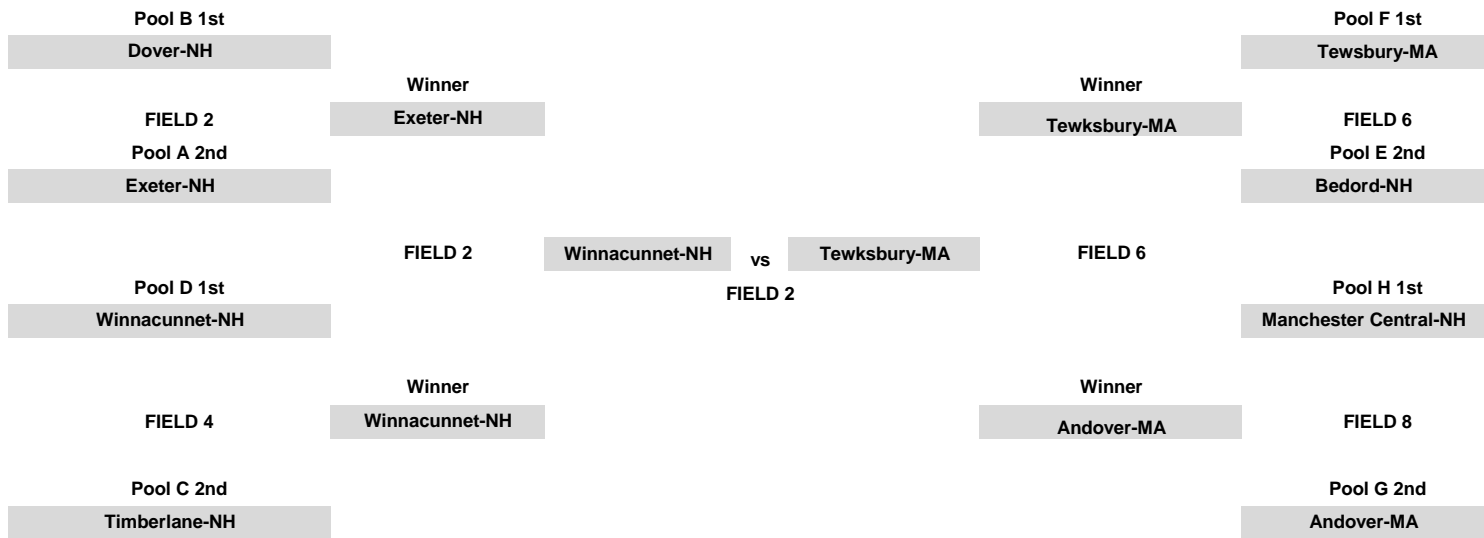

VISITOR (Gets Ball)				HOME							
Color	Team	Field	Time	Team	Score	Team	Score	Winner			
Green	Manchester Central-NH	8	Game 1	10:00	Manchester Central-NH	13	Bow-NH	7	Manchester Central-NH	1st	Manchester Central-NH
Gold	Bow-NH	8	Game 2	10:30	Winthrop-MA	20	Greater Lawrence Tech-MA	7	Winthrop	2nd	Winthrop-MA
Grey	Winthrop-MA	8	Game 3	11:00	Milton-MA	8	Manchester Central-NH	20	Manchester Central-NH		
Grey	Greater Lawrence Tech-MA	8	Game 4	11:30	Bow-NH	14	Winthrop-MA	21	Winthrop		
Red	Milton-MA	8	Game 5	12:00	Greater Lawrence Tech-MA	22	Milton-MA	14	GLTS		
FIELD 8		8	Game 6	12:30	Manchester Central-NH	26	Winthrop-MA	6	Manchester Central-NH		
Grass Field in front of high school		8	Game 7	1:00	Bow-NH	18	Greater Lawrence Tech-MA	21	GLTS		
		8	Game 8	1:30	Winthrop-MA	12	Milton-MA	6	Winthrop		
		8	Game 9	2:00	Greater Lawrence Tech-MA	7	Manchester Central-NH	26	Manchester Central-NH		
		8	Game 10	2:30	Milton-MA	8	Bow-NH	13	Bow		

2017 NORTHEAST 7v7

North Regional Playoffs

Methuen-MA

Field 1
4:35

Winnacunnet

2017 North Regional Champion

Winnacunnet-NH

SWEET 16 3:10	QUARTERS 3:40	SEMI'S 4:10	FINIAL 4:35	SEMI'S 4:10	QUARTERS 3:40	SWEET 16 3:10
------------------	------------------	----------------	----------------	----------------	------------------	------------------