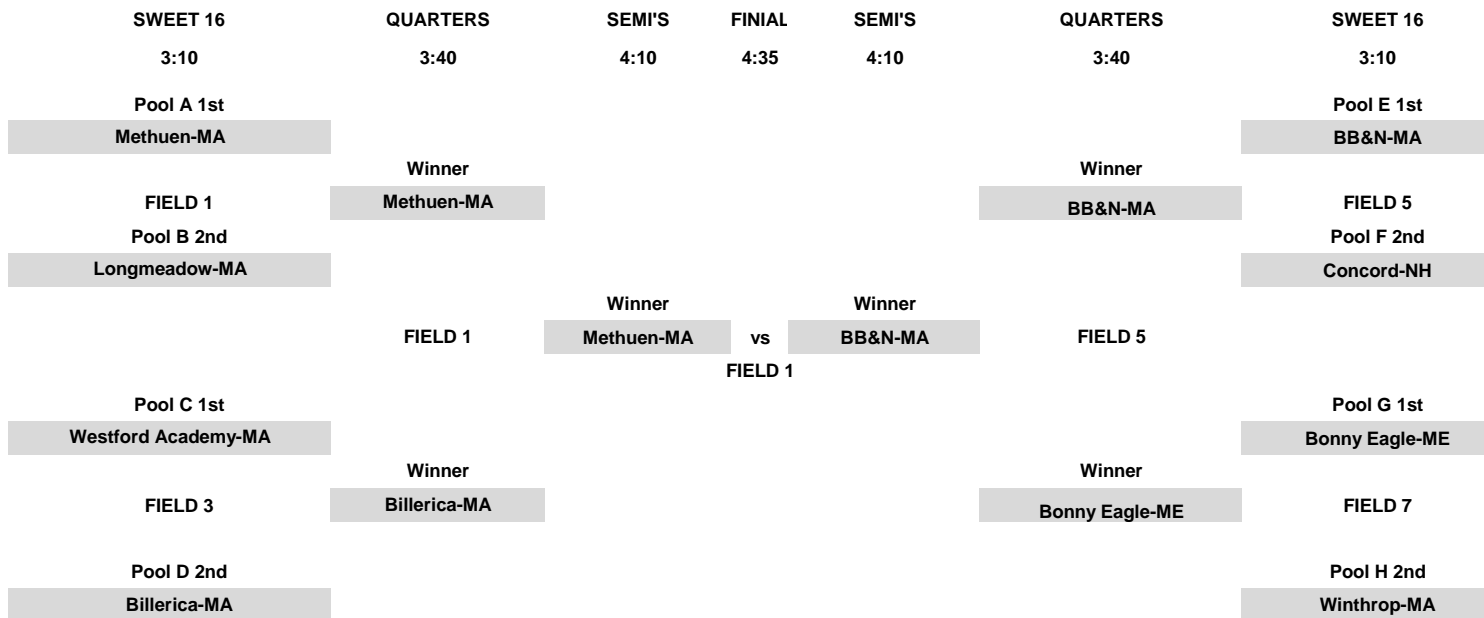

2017 NORTHEAST 7v7

North Regional Playoffs

Methuen-MA

Field 1
4:35

Winnacunnet