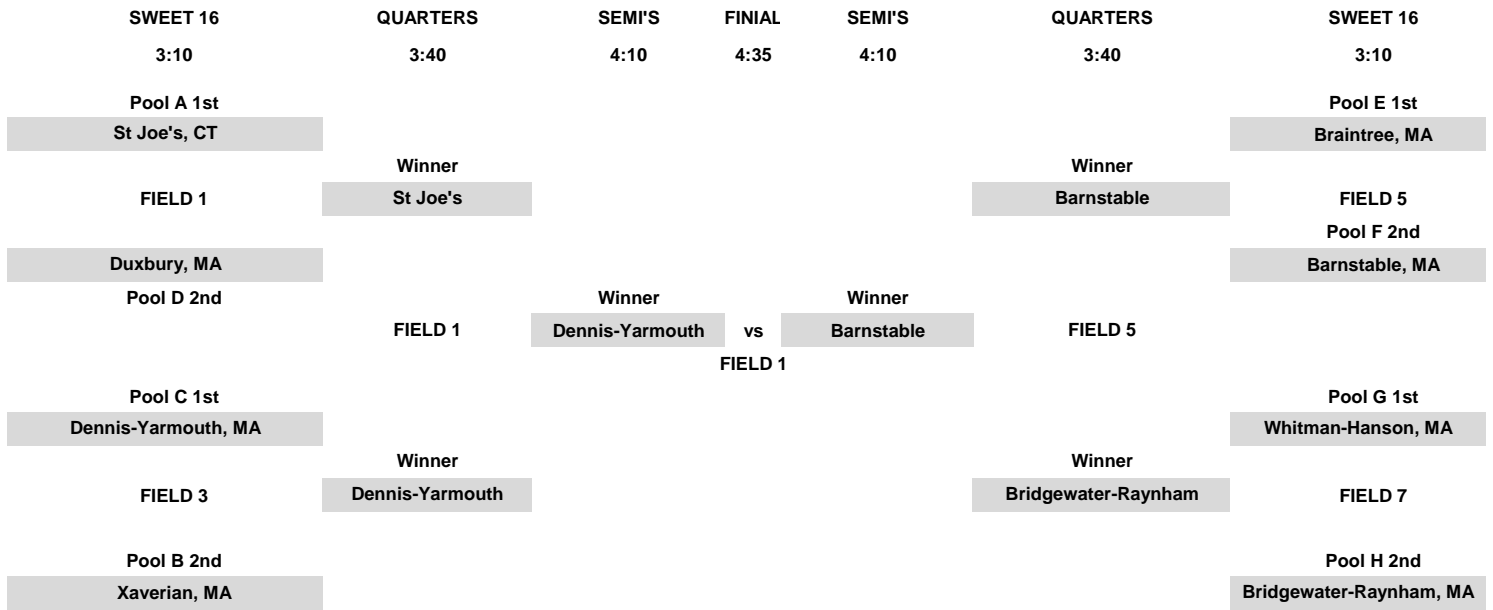

2018 NORTHEAST 7v7 South Regional Playoffs

Dennis-Yarmouth